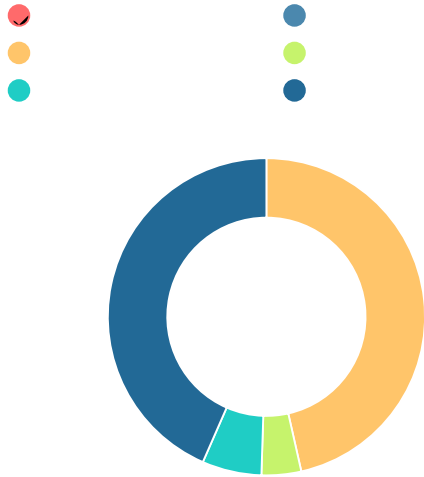

4040 Old Waynesboro Rd, Augusta, GA 30906

Student Mobility Rate

15.0%

School Climate Star Rating

Financial Efficiency Star Rating

Per Pupil Expenditures

Race/Ethnicity

Economically Disadvantaged (ED)